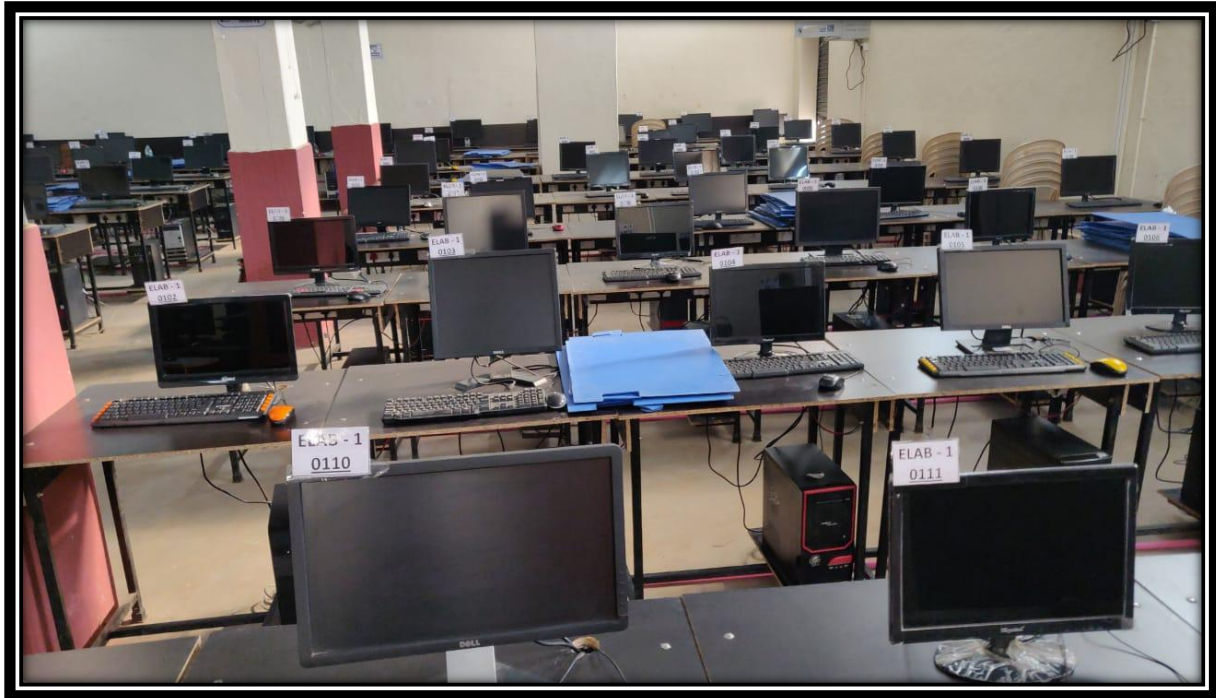

MANSA COLLEGE OF EDUCATION, BHILAI

IT FACILITIES